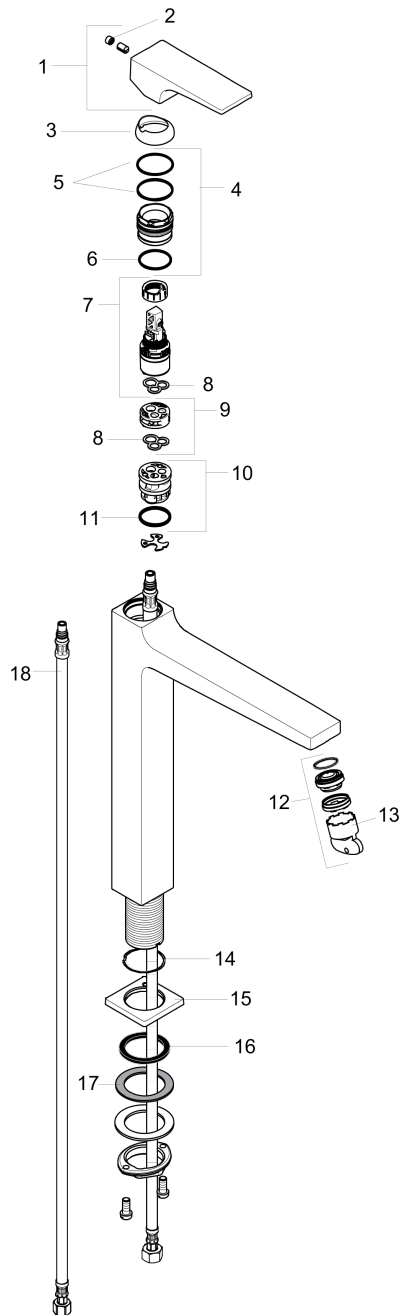

Metropol
Single-Hole Faucet 260 with Lever Handle, 1.2 GPM
 Finishes : **chrome** Part no. : **32513001**

Description

Features

- Aerated spray
- Flow: 1.2 GPM (4.5 L/Min)
- Ceramic cartridge

Item details

List Price \$ 556.00

Technology

Compliance

Product image

Scale drawing

Metropol
Single-Hole Faucet 260 with Lever Handle, 1.2 GPM
 Finishes : **chrome** Part no. : **32513001**

Exploded drawing

Year of production: >01/18

Metropol
Single-Hole Faucet 260 with Lever Handle, 1.2 GPM
 Finishes : **chrome** Part no. : **32513001**

Spare parts list

Year of production: >01/18

Pos.	Description	Part no.	Price	PU
1	handle	92995000	-	1
2	screw cover	95704000	-	1
3	flange	92625000	-	1
4	nut	92689000	-	1
5	O-ring 27x1,5	92527000	-	1
6	O-ring 25x1,5	98146000	-	1
7	cartridge, assy	95973001	-	1
8	seal	98865000	-	1
9	adapter for cartridge	92628000	-	1
10	adapter for cartridge	98866000	-	1
11	O-ring 23x2	98398000	-	1
12	aerator M22x1	93098000	-	1
13	service tool	95661000	-	1
14	O-ring 32x1,5	92936000	-	1
15	escutcheon	93048000	-	1
16	flat seal	98749000	-	1
17	lever collar	97548000	-	1
18	connection hose 35½" M8x0,75 3/8"	96316001	-	1
a	O-ring 7x1,5	98422000	-	1