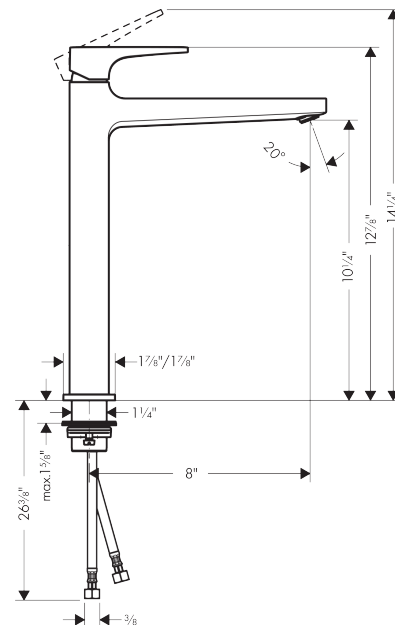

Metropol
Single-Hole Faucet 260 with Lever Handle, 1.2 GPM
 Finishes : **chrome** Part no. : **32513001**

Description

Features

- Aerated spray
- Flow: 1.2 GPM (4.5 L/Min)
- Ceramic cartridge

Item details

List Price \$ 556.00

Technology

Compliance

Product image

Scale drawing

Metropol
Single-Hole Faucet 260 with Lever Handle, 1.2 GPM
 Finishes : **chrome** Part no. : **32513001**

Exploded drawing

Year of production: >01/18

Metropol
Single-Hole Faucet 260 with Lever Handle, 1.2 GPM
 Finishes : **chrome** Part no. : **32513001**

Spare parts list

Year of production: >01/18

Pos.	Description	Part no.	Price	PU
1	handle	92995000	-	1
2	screw cover	95704000	-	1
3	flange	92625000	-	1
4	nut	92689000	-	1
5	O-ring 27x1,5	92527000	-	1
6	O-ring 25x1,5	98146000	-	1
7	cartridge, assy	95973001	-	1
8	seal	98865000	-	1
9	adapter for cartridge	92628000	-	1
10	adapter for cartridge	98866000	-	1
11	O-ring 23x2	98398000	-	1
12	aerator M22x1	93098000	-	1
13	service tool	95661000	-	1
14	O-ring 32x1,5	92936000	-	1
15	escutcheon	93048000	-	1
16	flat seal	98749000	-	1
17	lever collar	97548000	-	1
18	connection hose 35½" M8x0,75 3/8"	96316001	-	1
a	O-ring 7x1,5	98422000	-	1